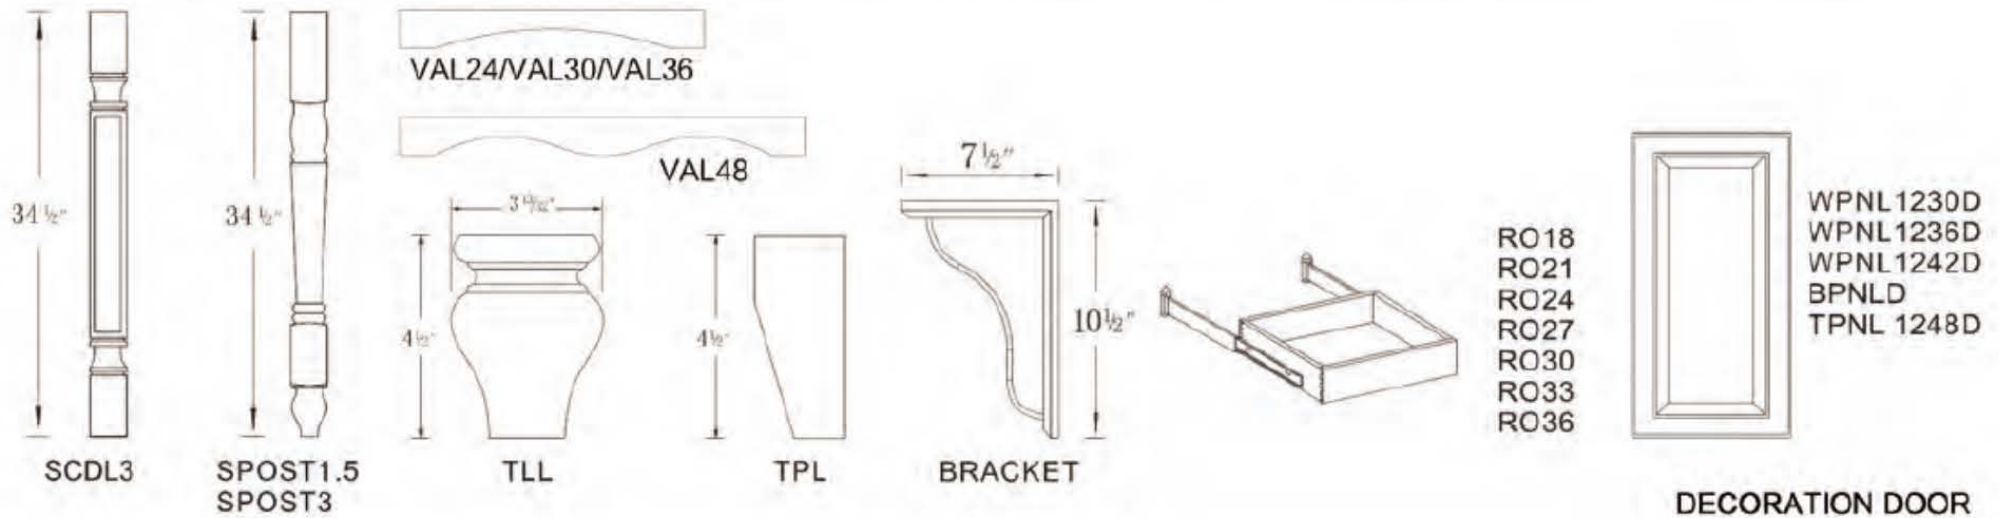

LRM8

MRM8

PB22

ACCESSORIES

- ALL WOOD CONSTRUCTION, NO PARTICLE BOARD
- ALL SOFT-CLOSING DRAWERS AND DOORS
- FULL OVERLAY DOORS WITH HIGH QUALITY MULTI-COAT STAIN AND PAINT FINISH
- 1/2 PLYWOOD ALL SIDES AND BACK PANEL WITH FURNITURE VENEER INTERIOR AND EXTERIOR WITH A NATURAL FINISH
- 3/4 PLYWOOD FULL-DEPTH BANDED SHELF WITH FURNITURE VENEER WITH A NATURAL FINISH