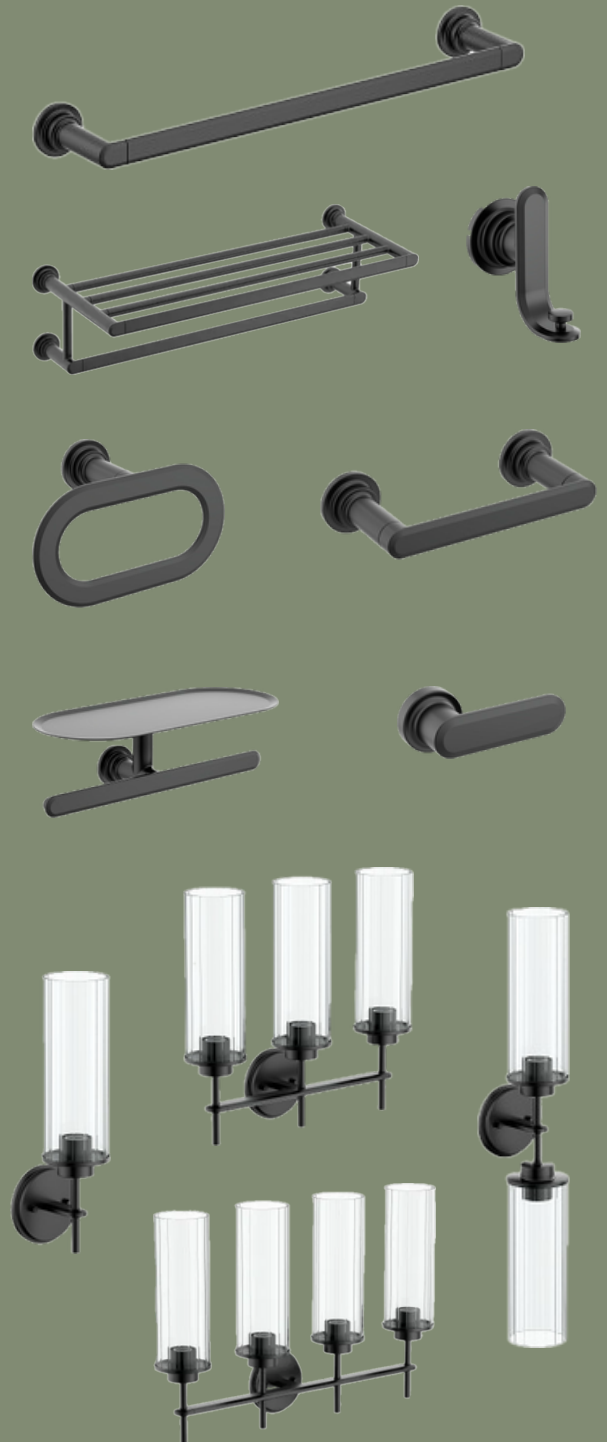

THE GREENFIELD COLLECTION INCLUDES:

- SINGLE-HANDLE BATHROOM FAUCET
- TWO-HANDLE WIDESPREAD BATHROOM FAUCET
- TWO-HANDLE WIDESPREAD ROMAN TUB FAUCET
- TUB/SHOWER, VALVE-ONLY AND SHOWER-ONLY TRIM
- TUB SPOUTS
- WALLMOUNT AND FREESTANDING TUB FILLERS
- MATCHING ACCESSORIES INCLUDE A TOWEL BAR, TOILET PAPER HOLDER, TOWEL RING, ROBE HOOKS, TANK LEVER AND LIGHTING

PLUMBING SUPPLY & SHOWROOM

FEATURED
COLLECTION OF
THE MONTH
MARCH 2024

MOEN®

GREENFIELD

BATHROOM FAUCETS:

TUB & SHOWER TRIM:

BATHROOM ACCESSORIES:

TUB FILLERS: